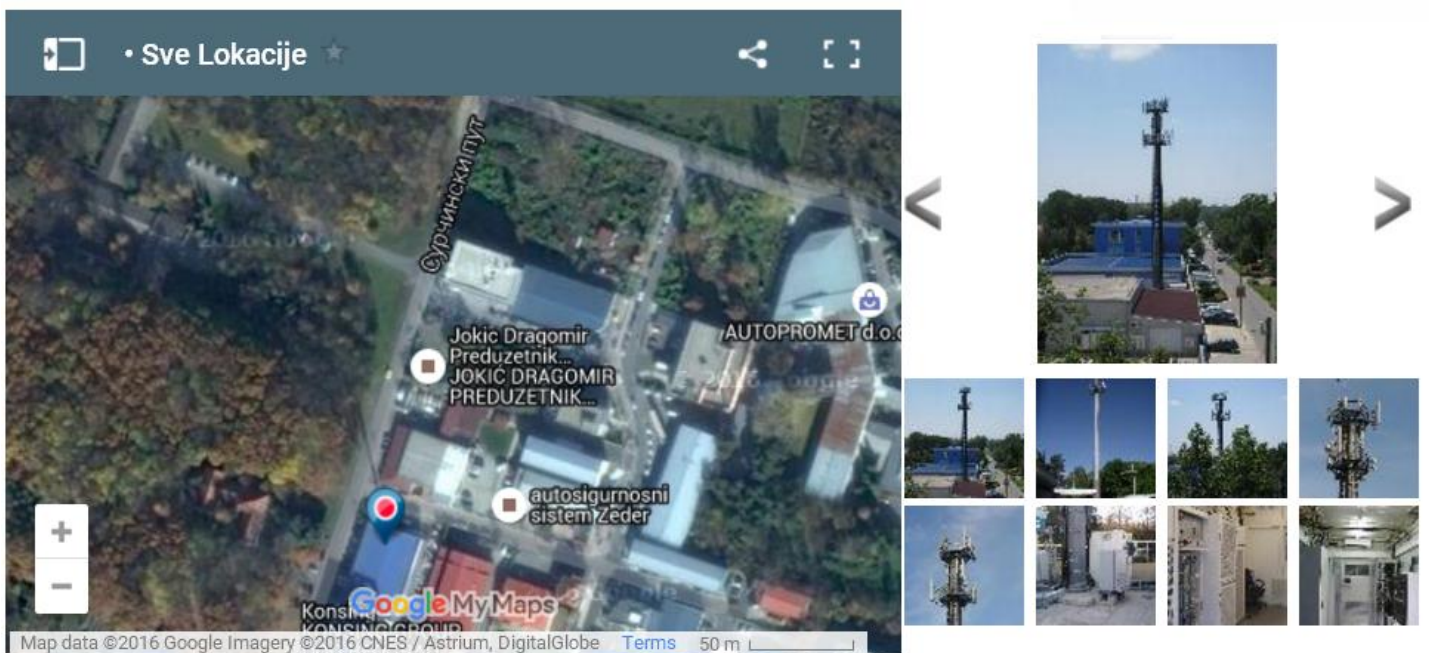

WFBG01 – Koning

LOCATION ADDRESS

Surcinski put 1a, Beograd

GENERAL INFO

- Latitude (GPS WGS84) 44° 49' 34.5"
- Longitude (GPS WGS84) 20° 22' 55.4"
- Ground Height (GPS WGS84) 95m

LOCATION DESCRIPTION

Location has a 30m steel tube tower and a container for housing telecommunication equipment. Your antennas can be mounted on the tower while the rest of your equipment can be placed on the ground next to the tower or in a container depending if it is indoor or outdoor equipment. From the panoramic view which was taken on the height of 30m, one can see that there are no line of sight obstacles up to the distance of 2km. This location covers Bežanija, part of New Belgrade and part of Zemun.

Panoramic view

WFBG07 – Nemanjina

LOCATION ADDRESS

Nemanjina 40, Beograd

GENERAL INFO

- Latitude (GPS WGS84) 44° 48' 09.0"
- Longitude (GPS WGS84) 20° 27' 54.3"
- Ground Height (GPS WGS84) 125m

LOCATION DESCRIPTION

On the location there is a business building with the height of 20.3m. Your antennas can be placed on the roof of the building as well as all of your outdoor equipment. This location covers Slavija square, part of Vračar and part of city centre which is above the city train station.

LOCATION DESCRIPTION

Location has a 25m masked steel tower. Your antennas can be mounted on the tower while the rest of your equipment can be placed on the ground next to the tower. This location covers part of Banovo Brdo and Košutnjak.