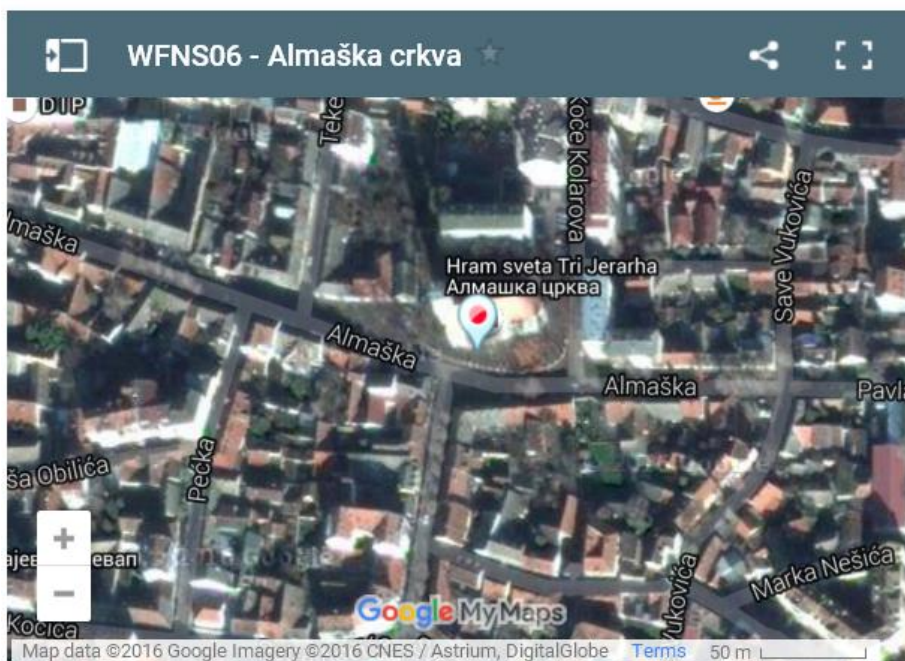

WFNS06 - Almaška crkva

LOCATION ADDRESS

Almaška br. 13, Novi Sad

GENERAL INFO

- Latitude (GPS WGS84) 45° 15' 42.5"
- Longitude (GPS WGS84) 19° 51' 10.3"
- Ground Height (GPS WGS84) 80m

LOCATION DESCRIPTION

Church bell tower – ambient solution